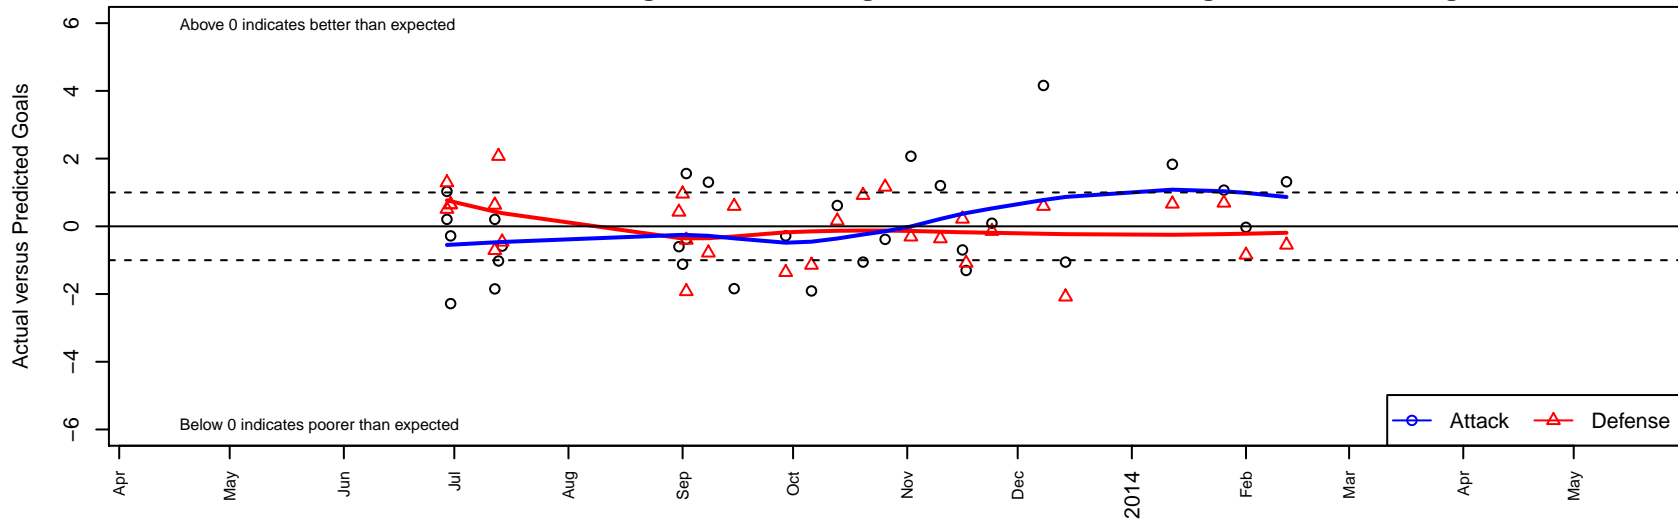

Blackhills FC Black B96

Blackhills FC
 Olympia, WA
 B96 total strength=1527
 attack=16.4 defense=9.43
 fall league = RCL B96 Div 3
 alt names used:
 Blackhills FC Black B96
 Blackhills FC B96 Black
 Blackhills FC Black [B96]
 Blackhills FC B 96 Black
 Blackhills FC Black
 Blackhills FC B 96 Black A

Venues played:
 RVS Classic BU17
 Seattle Cup BU17
 Labor Day Cup BU17
 RCL B96 Div 3
 Challenge Cup B96

Blackhills FC Black B96
 Dots are actual minus expected GF (blue circles) and GA (red triangles).
 Blue line is smoothed change in attack strength. Red is smoothed change in defense strength.